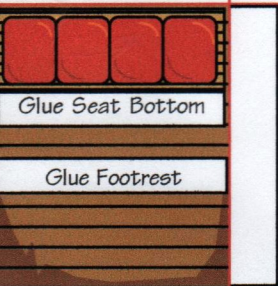

Seat Bottom

Footrest

IMPERFECT WAGONS:
COACH
by D. CARALEY

Normal Fold
Reverse Fold

Glue to Inside of Front of Coach