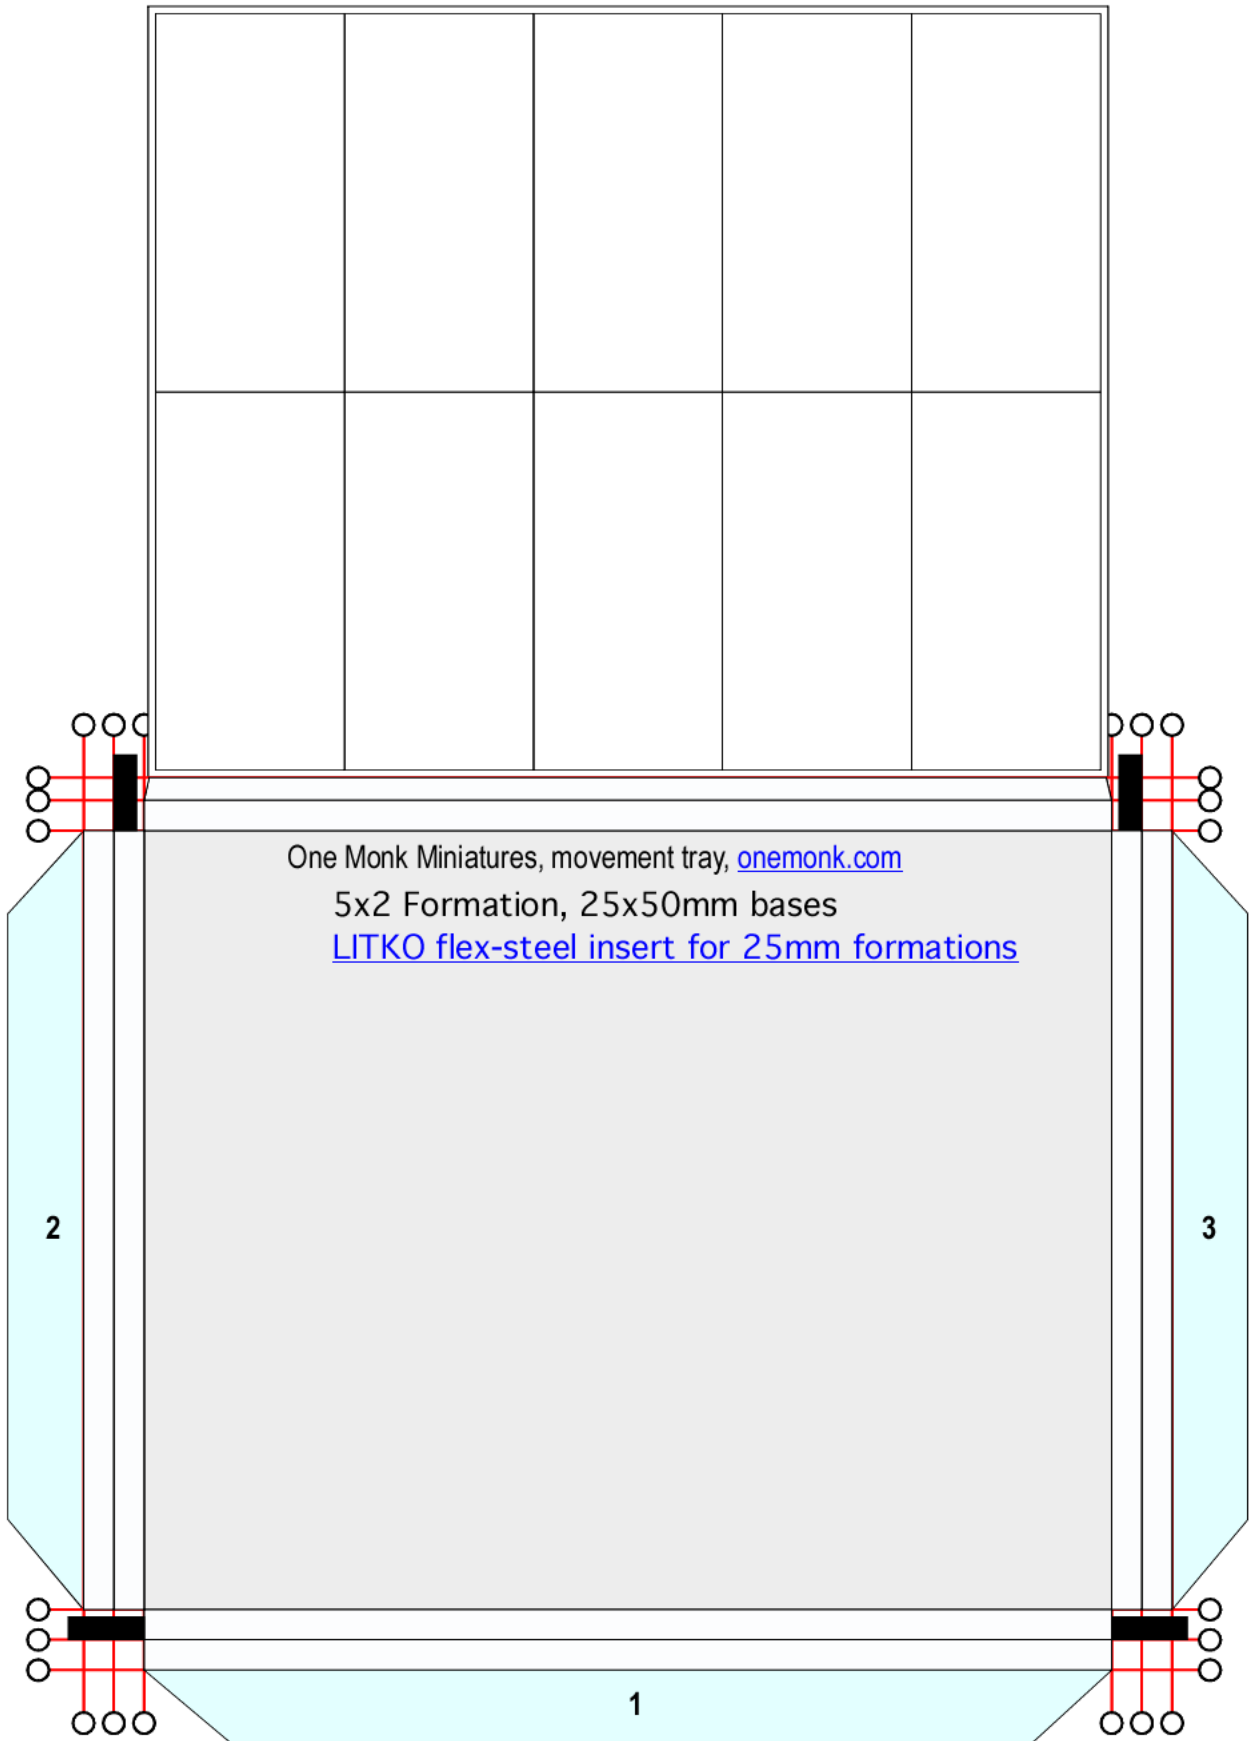

Order LITKO brand base bottoms for your 25x50mm rectangular bases. I recommend the heavy duty magnet for the paper bases, these give the figures a nice weight, and they really stick to the flex-steel tray inserts. Here is a link to order them, [LITKO magnet base bottoms for 25mm bases](#).

Find more FREE bases and movement trays at Onemonk.com