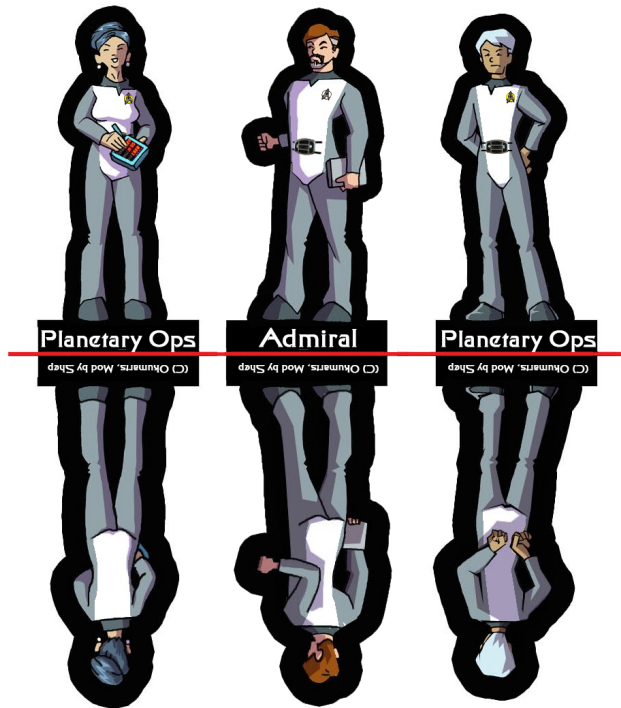

STAR TREK

The Motion Picture

The uniforms of the first Star Trek movie are a rather strange thing. Unlike the uniforms in the TV series, they do not immediately show the track or branch of an officer, but where said person is stationed aboard their ship (see the color pattern below). The department is denoted by the color of the Starfleet insignia on the officer's chest. Usually there should be rank stripes on the sleeves of the uniforms, but I skipped those intentionally, so every miniature can be used for any rank. The only exceptions would be the Admiral on this page and most of the Command crew on page 2.

The miniatures were done by the great David Okum, the modding was done by me, Shep.

28 to 32 mm scale

Chief Engineer
(C) Okumarts, Mod by Shep

Captain
(C) Okumarts, Mod by Shep

Chief of Operations
(C) Okumarts, Mod by Shep