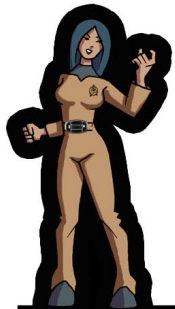

STAR TREK

The Motion Picture

The uniforms of the first Star Trek movie are a rather strange thing. Unlike the uniforms in the TV series, they do not immediately show the track or branch of an officer, but where said person is stationed aboard their ship (see the color pattern below). The department is denoted by the color of the Starfleet insignia on the officer's chest. Usually there should be rank stripes on the sleeves of the uniforms, but I skipped those intentionally, so every miniature can be used for any rank. The only exceptions would be the Admiral on this page and most of the Command crew on page 2.

Bridge Crew
(C) Okumarts, Mod by Shep

Bridge Crew
(C) Okumarts, Mod by Shep

Bridge Crew
(C) Okumarts, Mod by Shep

Bridge Crew
(C) Okumarts, Mod by Shep

Bridge Crew
(C) Okumarts, Mod by Shep

Science

(C) Okumarts, Mod by Shep