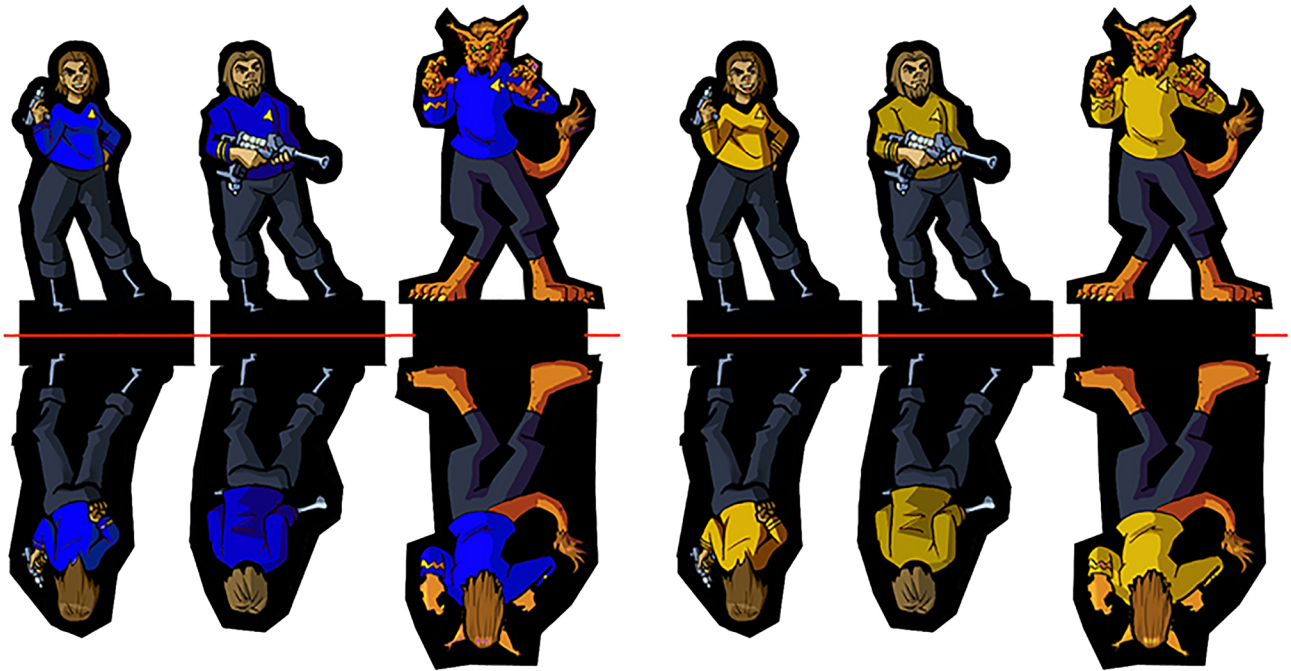

SHEP STARFLEET RE-COLORS ★2

TOS ORION CREW