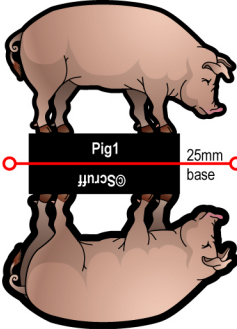

Celtic Immortal
©2009 A. Short

8radgames

Bee-Holder by Jackmatt

Succubus

Pig1

25mm
base

©Scruff

Chicken 0