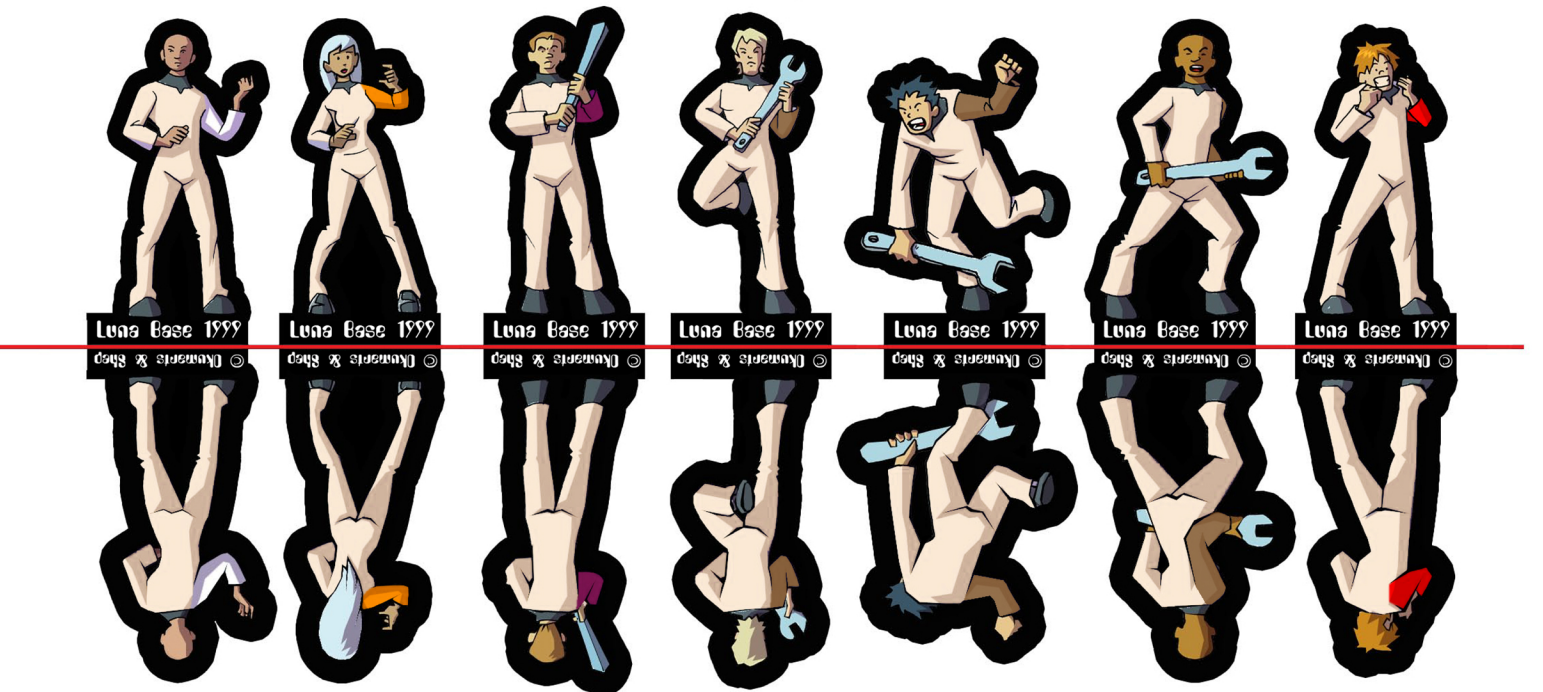

Luna Base 1999

14 miniatures for tabletop roleplaying, representing personnel for a 1970's style retro science fiction setting. Miniature design © Okumarts
Luna Base 1999 modifications © Shep.

- Commander
- Main Mission
- Pilot
- Service Section
- Security
- Medical
- Technical Section